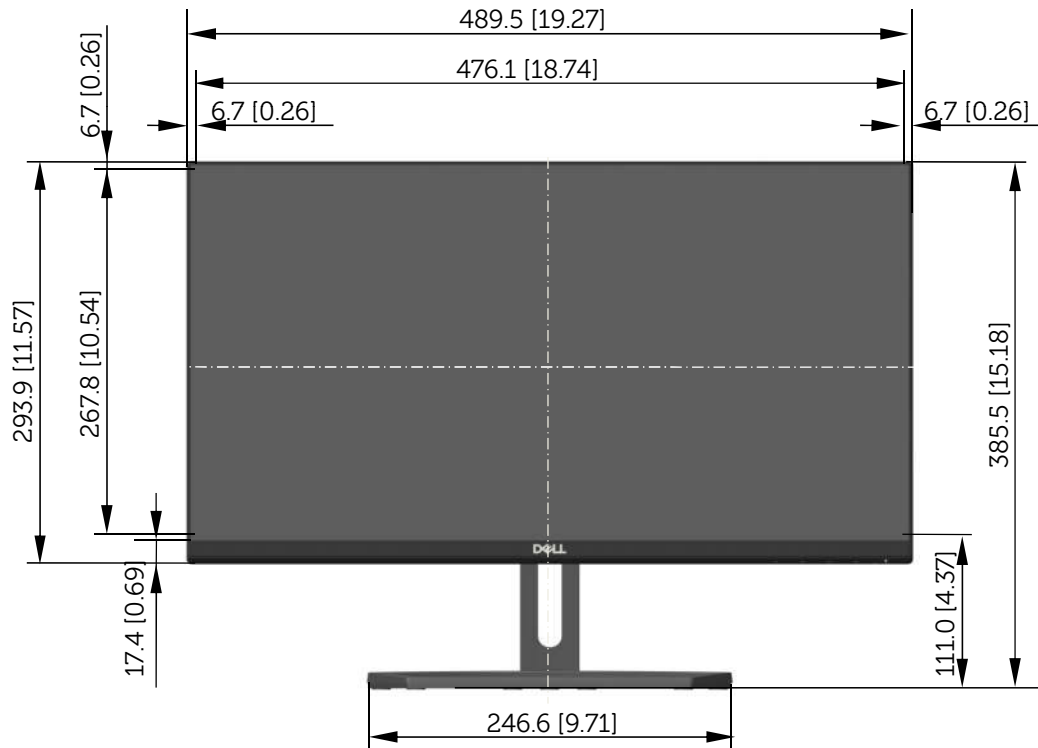

S2218H / S2218M Outline Dimension

Unit: mm (inch)
 Dimension: Nominal
 Scale: Not to scale

Back view of Monitor without stand

S2318H / S2318HX / S2318HN / S2318NX / S2318M Outline Dimension

Unit: mm (inch)
 Dimension: Nominal
 Scale: Not to scale

Back view of Monitor without stand